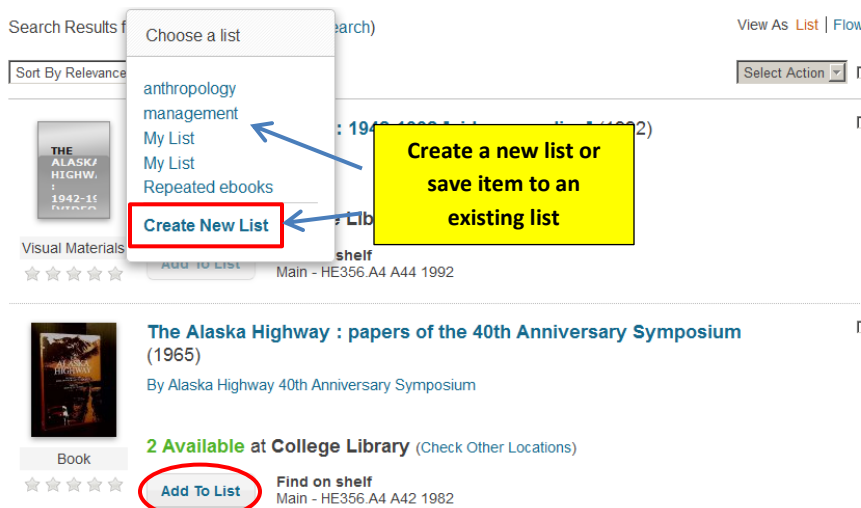

Using Your Library Account

Saving and Sharing Lists and Searches

You must have a valid library barcode number and password to use these features

Note to Chrome users: change your browser language settings to "US English" before using your Library Account. Check [instructions here](#).

Saving a list of items

1. Go to www.yukoncollege.yk.ca/library and click "Sign into your Library account".
2. Enter your Library barcode number and PIN or EZ login info in the appropriate fields.
3. After making a search, click on the button "Add to List" for each item that you want to select.

Viewing a list

1. Click on your account's name in the top toolbar, and then click on the tab "Saved Lists".

2. The books you selected will show up in the front page. To view other lists, check the options in left hand side column.